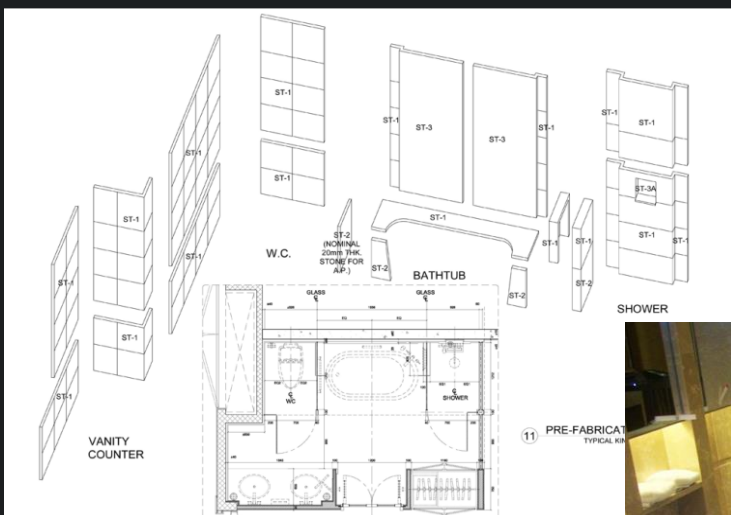

GALAXY RESORT & CASINO

Bathtub