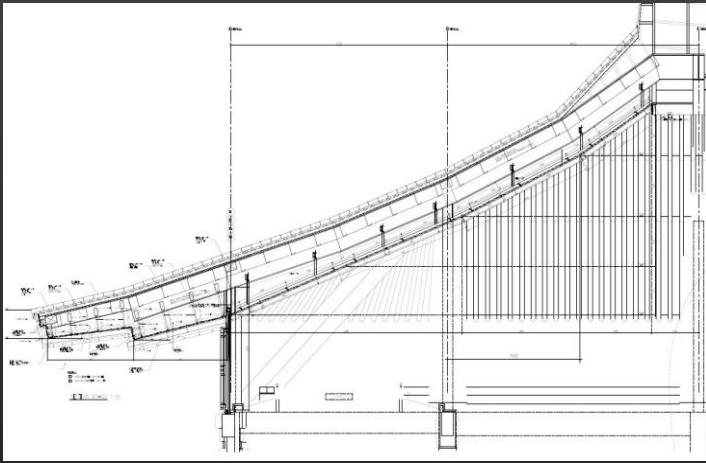

Raw (unfinished) 1:1 Mock up module allows early design fine-tuning and improves product accuracy.