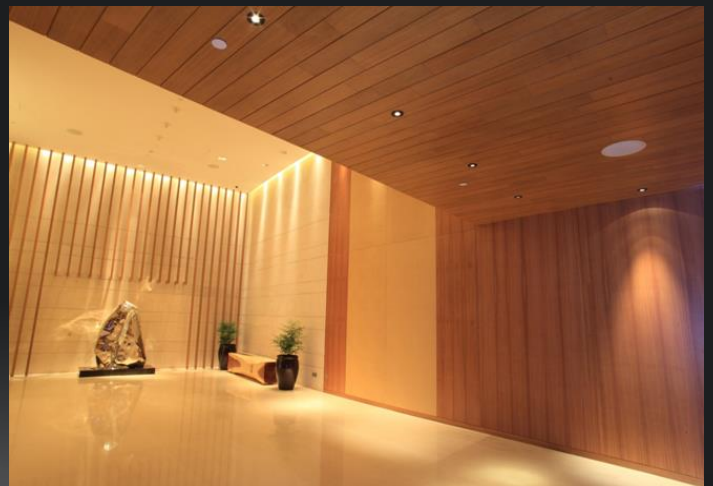

CONRAD & HOLIDAY INN

Supplied various types of door for 2 hotels with state of art and sophisticated decorative finishes.

WiseluckCreative

GALAXY RESORT & CASINO

Demonstrated a total fit-out solution package in this mega project. Supplying over 2,000 door sets, 360 room's FF&E and millworks utilizing the function and advantages of prefabrication.

WiseluckCreative

GALAXY RESORT & CASINO

WiseluckCreative

GALAXY RESORT & CASINO

Corner Pillar

Bathtub

CITY OF DREAMS

Supplied a huge number of door sets for 3 hotels: 1,200 door sets for Hard Rock Hotel with walnut & oak veneer finish, 1,300 door sets for Crown Hotel and 1,800 door sets for Grand Hyatt. Also provided millworks such as, cabinetry, wall panels, louver screen, skirting and ceiling.