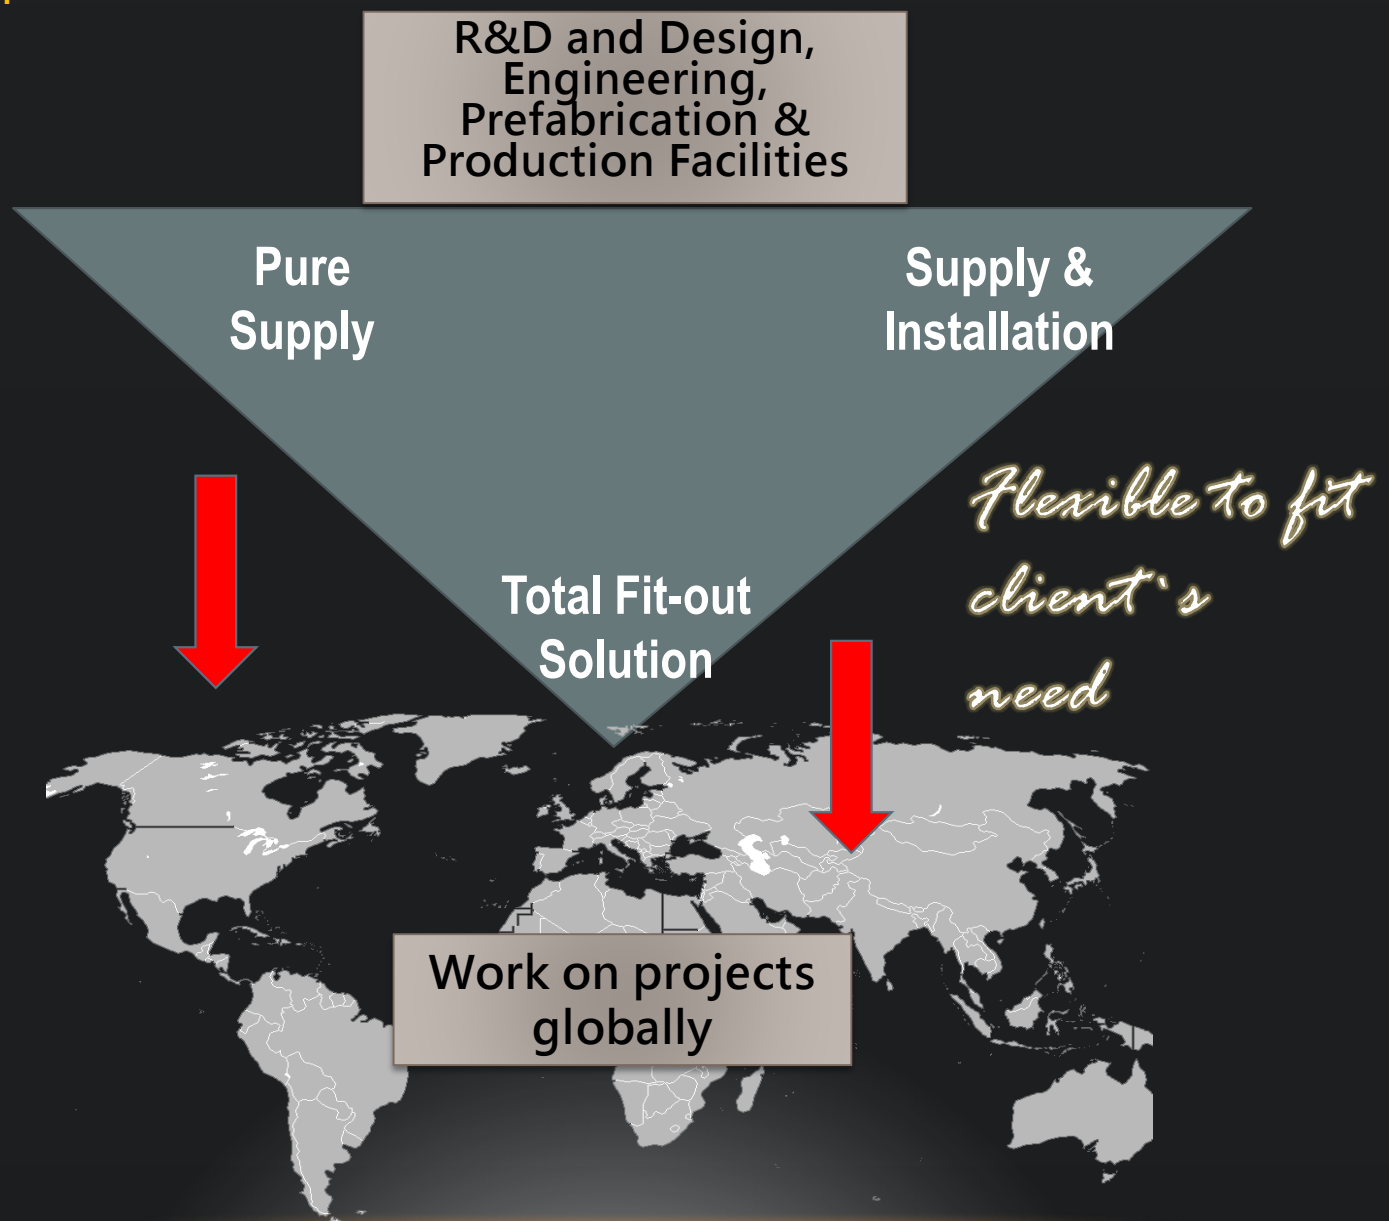

The Ultimate Fit-Out Solution

WiseluckCreative

A Choice Like no Others

CONTENT

- ABOUT US
 - Business Model
 - TOTAL SOLUTION
- SOFTWARE STRENGTHS
- HARDWARE STRENGTHS
 - R&D and Design, Engineering, Prefabrication & Production Facilities
 - Equipment
 - In-house Prefab and Mock-up Center
 - Certification and Recognition
- PRODUCTS & SERVICES
 - Door products
 - Millworks
 - Loose Furniture, FF&E and other decorative materials
- JOB REFERENCE
 - Office Building / Commercial
 - Worldwide markets
 - USA & Europe
 - Middle East
 - Russia
 - China & Macau

WiseluckCreative

ABOUT US

Wise Luck International Holdings Limited is an **integrated** fit out contractor specializing in professional and up-market fit out contracting services for sizeable residential, commercial and hospitality projects.

Relying on our sizable R&D and design, engineering, prefabrication and production facilities, we can facilitate a **flexible fit-out solution** to our clients, which makes us **stand out from typical** manufacturers and fit-out contractors in the market.