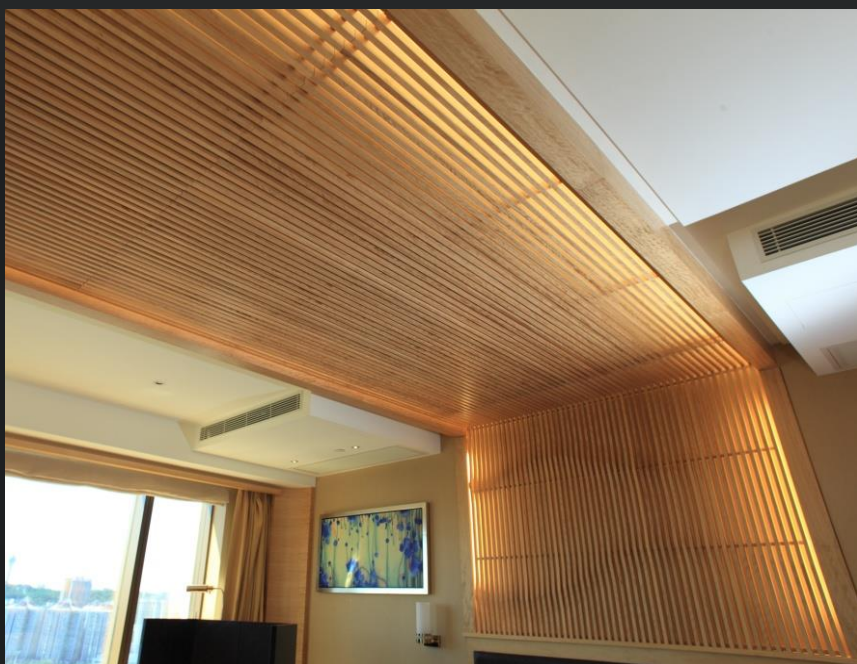

MILLWORKS

WiseluckCreative