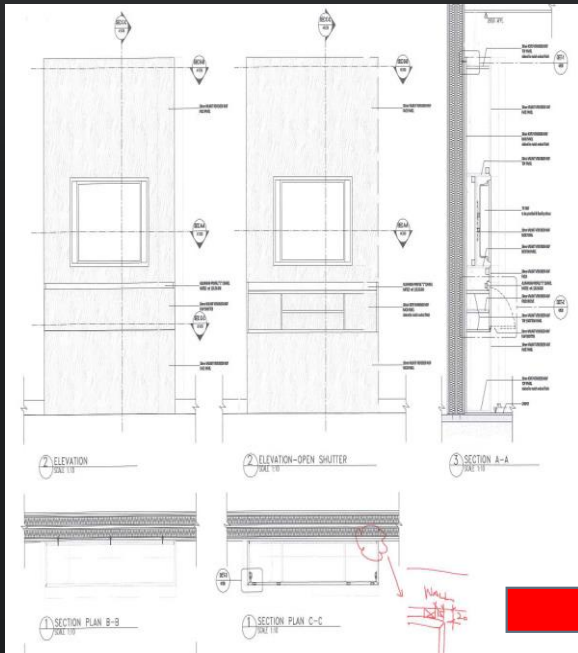

FF&E ENGINEERING

1. 1 Reengineer original design to shop drawings with detailed measurements and feasibility