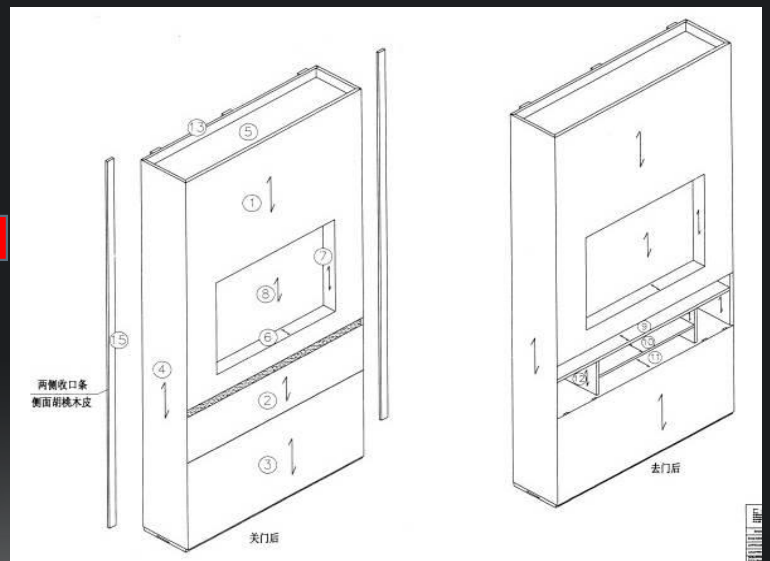

1. 2 Standardization and consideration on installation issues