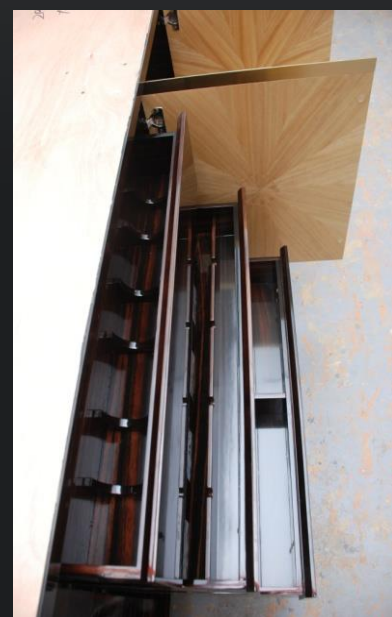

WiseluckCreative

LOOSE FURNITURE

WiseluckCreative

FF&E ENGINEERING

- 1 Reengineer original design to shop drawings with detailed measurements and feasibility

- 3 Easy installation on prefabricated products