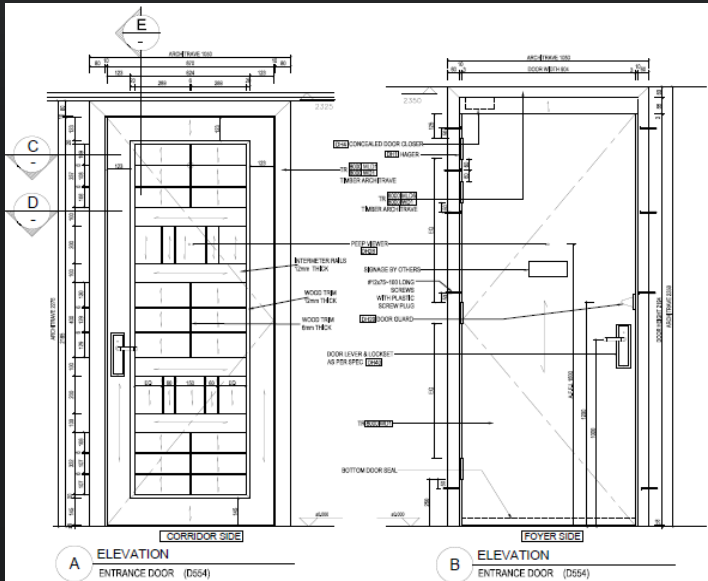

FD30, 60, 120

UL Listed Wooden Panel & Flush Doors

UL 10C: 20 min, 45 min, 90 min
UL 1784: 20 min, 45 min, 90 min

WiseluckCreative

DOOR ENGINEERING

Shop drawings

Finishing

Manufacturing in plant