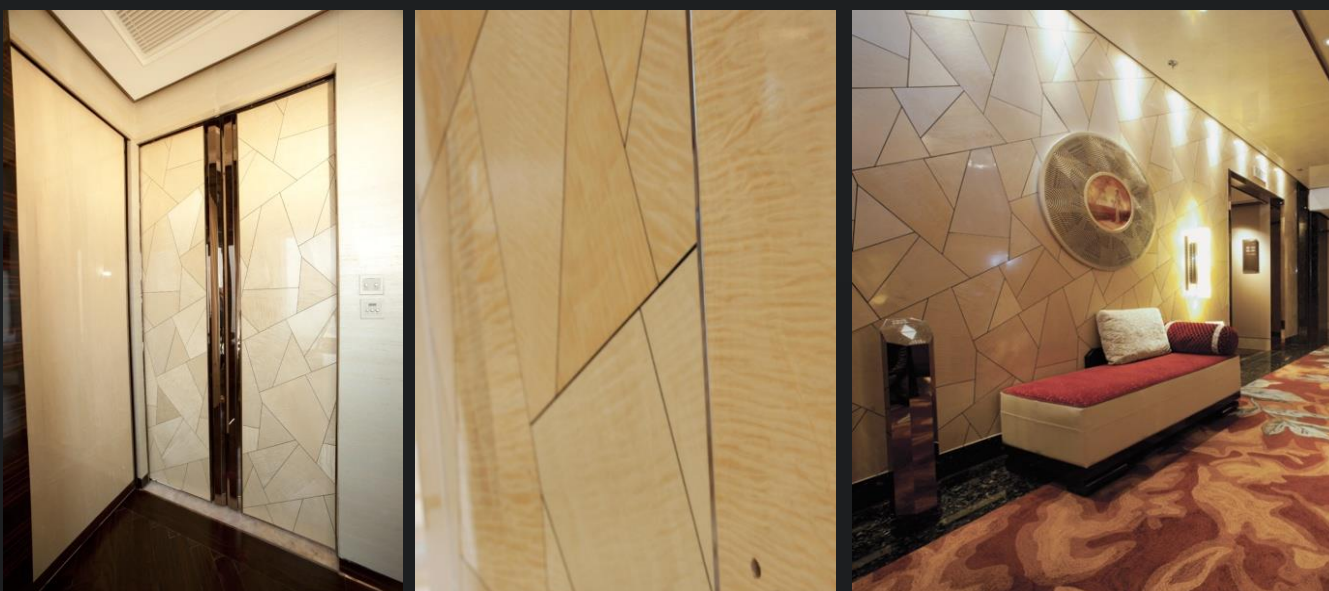

SHANGHAI RITZ CARLTON

Ritz Carlton, Pudong crowned the **Best Hotel in the World 2011**.*

*Annual Readers' Choice Awards survey From US luxury travel magazine <Conde Nast Traveler>

WiseluckCreative